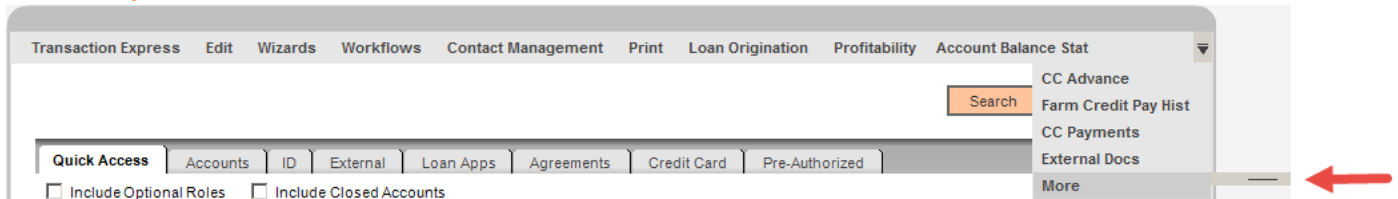

Download Contents

The contents of this download contain:

1) RelationshipProfileMoreMenu.dnax – a prerequisite DNAapp to other DNAapps. Establishes a benign “More” button on the Relationship Profile’s sub menu.

Relationship Profile

2) dataextractorapp.exe.config – Only needed if the DNAcreator Extractor application presents a Oracle.DataAccess Version error.

```
DnaExtractor Error: 2 : Following error occurred while running the data extractor:  
r:  
Could not load file or assembly 'Oracle.DataAccess, Version=10.2.0.100, Culture=  
neutral, PublicKeyToken=89b483f429c47342' or one of its dependencies. The system  
cannot find the file specified.  
DnaExtractor Error: 2 : Following Error occurred while executing DnaExtractor:  
Could not load file or assembly 'Oracle.DataAccess, Version=10.2.0.100, Culture=  
neutral, PublicKeyToken=89b483f429c47342' or one of its dependencies. The system  
cannot find the file specified.
```

For more detailed information then visit [DNAcreator Tips – (RelationshipProfileMoreMenu.dnax)](#).